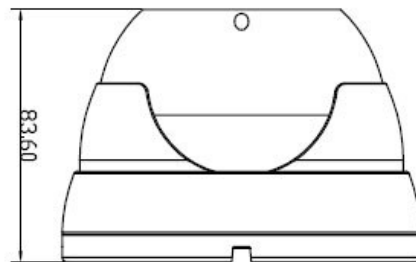

CP- GTC-D13FL4-V3

1.3 MP HD Astra IR Dome Camera - 40 Mtr.

Astra HD camera

Main Features

- 1/3" 1.3MP HQIS Pro Image Sensor
- 25/30fps@1.3MP
- Day/Night (ICR), AWB, AGC, BLC
- Plug-n-Play HD/SD Camera
- 2.8-12mm Lens
- Equipped with fine IR LEDs for clearer night vision
- IR Range of 40 Mtr.
- Compatible with HDx, AHD, HDCVI, CVBS and HDTVI DVRs

*Product casing and specifications are subject to change without prior notice

CP- GTC-D13FL4-V3

1.3 MP HD Astra IR Dome Camera - 40 Mtr.

Astra HD
camera

Feature

Image Sensor
Minimum Illumination
Shutter Speed
White Balance
Gain Control (AGC)
Lens
Back Light Compensation
S/N Ratio
Video Output
Resolution
ICR
Gamma Correction
IR
No. of IR LEDs
Operating Temperature
Power Source
Power Consumption
Dimension
Weight

Specification

1/3" 1.3 MP HQIS Pro Image Sensor
Color (0.1Lux), White and Black (0Lux IR LED On)
1/50(1/60)- 1/100000s
Auto
Auto
2.8-12mm
Auto
≥52dB (AGC OFF/BW OFF)
1.0Vp-p75Ω , HD-AHD(960P)\ HD-TVI(960P)\ HD-CVI(960P)\ CVBS
1.3MP@25 fps
Support
0.45
IR Range of 40 Mtr.
36pcs
-10°C~ +50 °C
DC12V
0.4W (2.5W after IR LED Powered on)
118mm x 118mm x 85.20mm
0.534Kg.